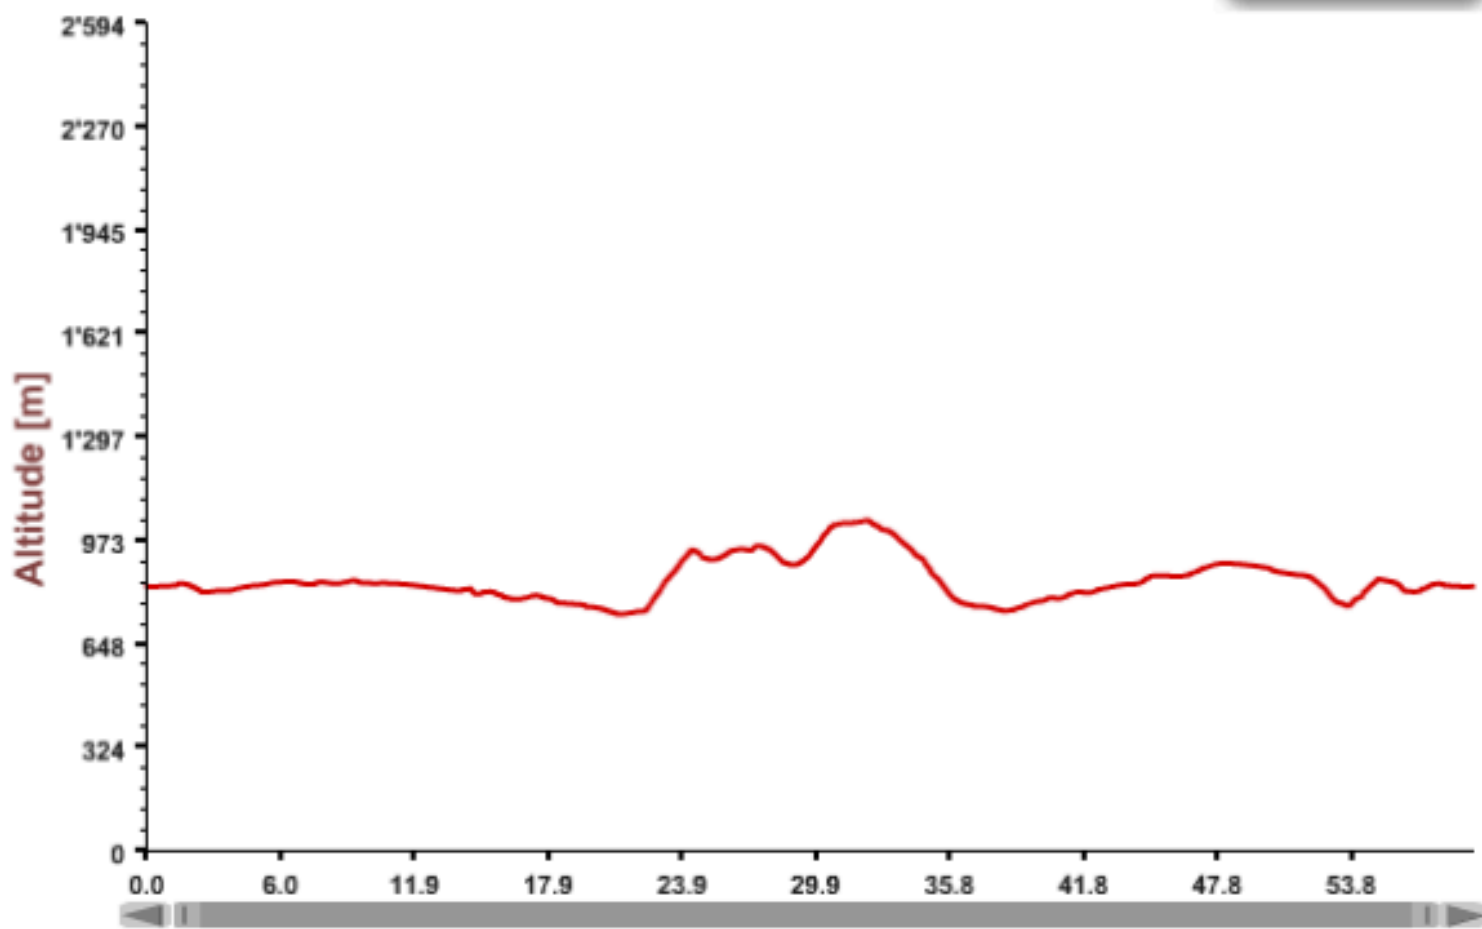

Gibloux B

Imprimer

Distance [km]

↔ 59.21 km ↗ 761.1 m ↘ 761.1 m 🚶 14 h 29 min 🚲 4 h 1 min